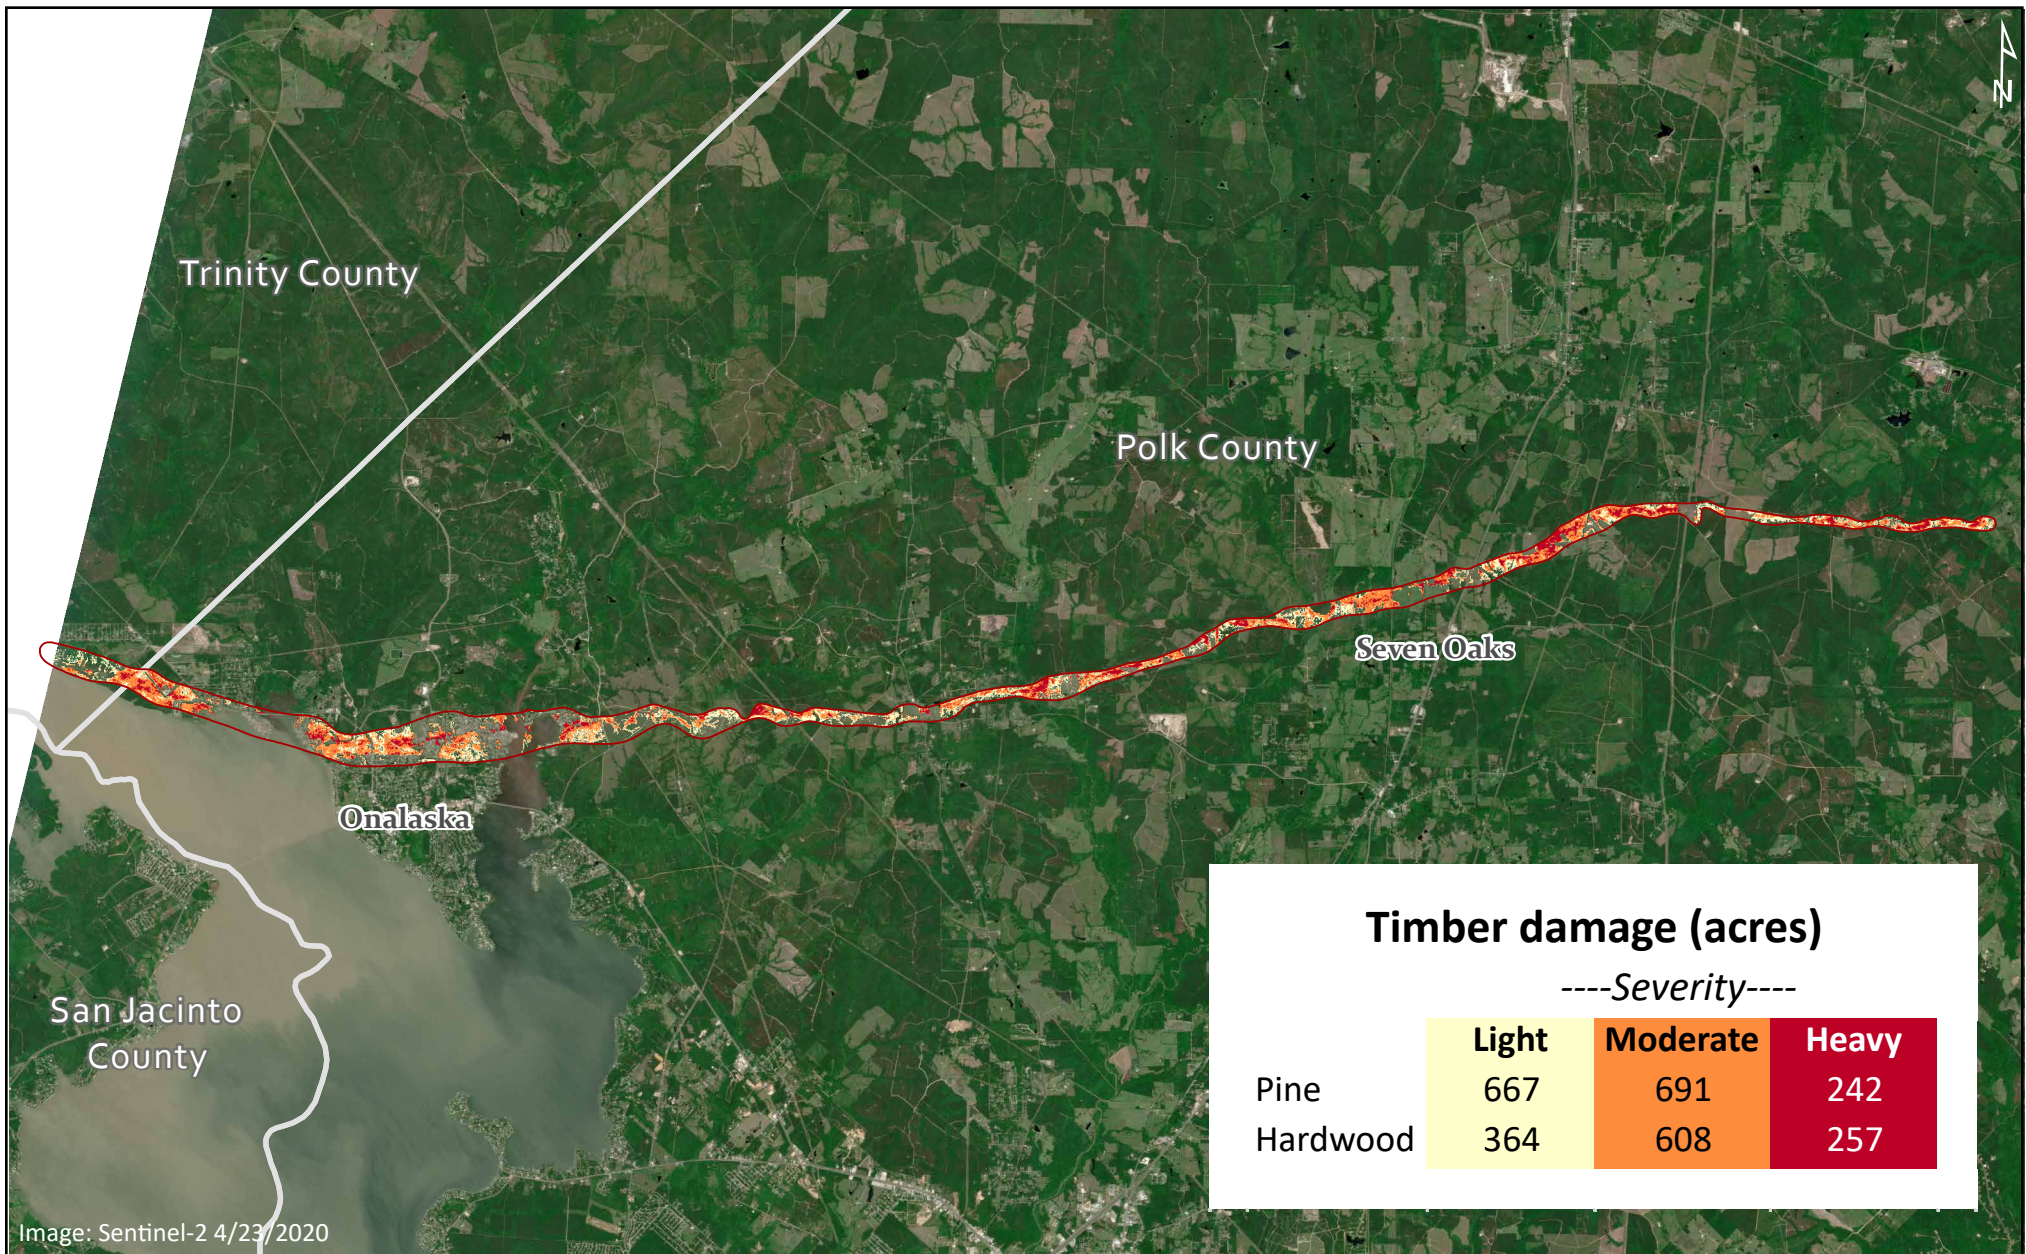

Polk County Tornado Forest Damage Severity

The tornado swept through Polk County on April 22, 2020. Damage severity was mapped from the change in NDVI from April 16 to April 23 in Sentinel-2 Level 2A satellite imagery.